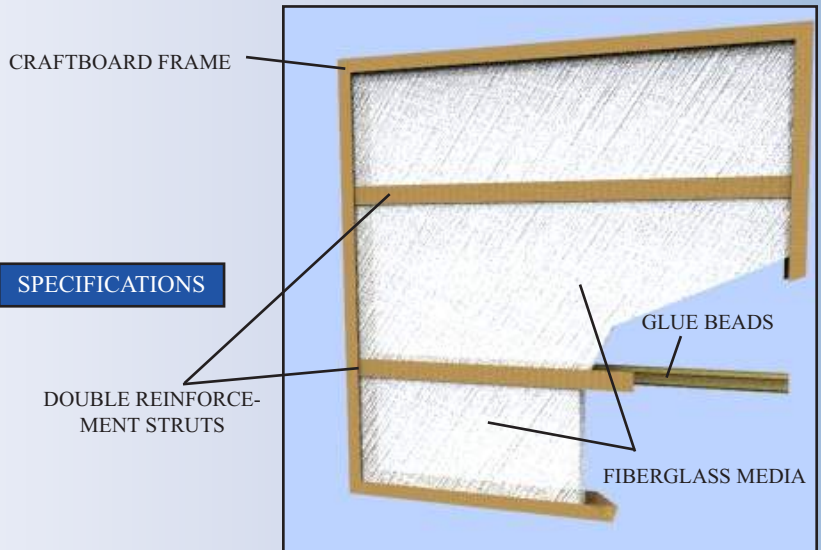

SPECIFICATIONS

"Serving You With Locations Throughout The Nation"

Glasfloss has a policy of uninterrupted research, development and product improvement and reserves the right to change design and specifications without notice.

www.glasfloss.com · (214) 741-7056

PRODUCT BULLETIN 1GDS · SECTION 1 · 08/19/21