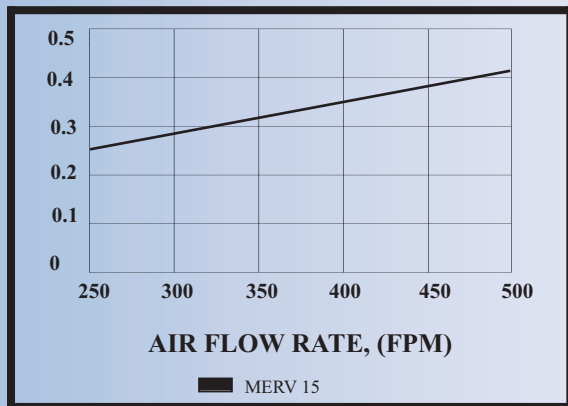

Puracell VP-GA

BASE MODEL NUMBER	SIZE W x H x D NOMINAL	SIZE W x H x D EXACT	RATED VELOCITY FPM	INITIAL RESIST. IN. W.G.	MEDIA SQUARE FEET	SIZE W x H x D NOM.MM
MERV 15 - 98% EFFICIENCY						
2424B9	24 x 24 x 12	23-3/8" x 23-3/8" x 11-1/2"	500	.42	68.8	610 x 610 x 305
2420B9	24 x 20 x 12	23-3/8" x 19-3/8" x 11-1/2"	500	.42	55.2	610 x 508 x 305
2412B9	24 x 12 x 12	23-3/8" x 11-3/8" x 11-1/2"	500	.42	30.4	610 x 305 x 305

Tolerances shall be +/- 1/16" for height and width. The frame depth shall be 11-1/2" +/- 1/8". Performance values based on ASHRAE and in-house testing methods. Recommended Final Resistance: 1.5" in w.g.

PURACELL VP-GA
STANDARD PRESSURE DROP
Test Filter Size 24" x 24" x 12" Nominal