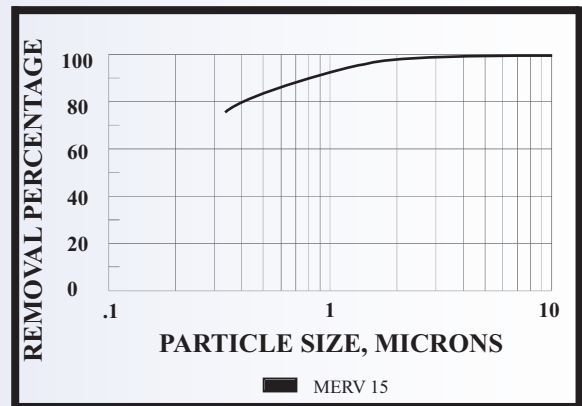

## Puracell VP-GA

BASE MODEL NUMBER	SIZE W x H x D NOMINAL	SIZE W x H x D EXACT	RATED VELOCITY FPM	INITIAL RESIST. IN. W.G.	MEDIA SQUARE FEET	SIZE W x H x D NOM.MM
<b>MERV 15 - 98% EFFICIENCY</b>						
2424B9	24 x 24 x 12	23-3/8" x 23-3/8" x 11-1/2"	500	.42	68.8	610 x 610 x 305
2420B9	24 x 20 x 12	23-3/8" x 19-3/8" x 11-1/2"	500	.42	55.2	610 x 508 x 305
2412B9	24 x 12 x 12	23-3/8" x 11-3/8" x 11-1/2"	500	.42	30.4	610 x 305 x 305

**PURACELL VP-GA**  
**STANDARD PRESSURE DROP**  
 Test Filter Size 24" x 24" x 12" Nominal

**PURACELL VP-GA**  
**MINIMUM PARTICLE SIZE EFFICIENCY**  
 Test Filter Size 24" x 24" x 12" Nominal

Distributed by: