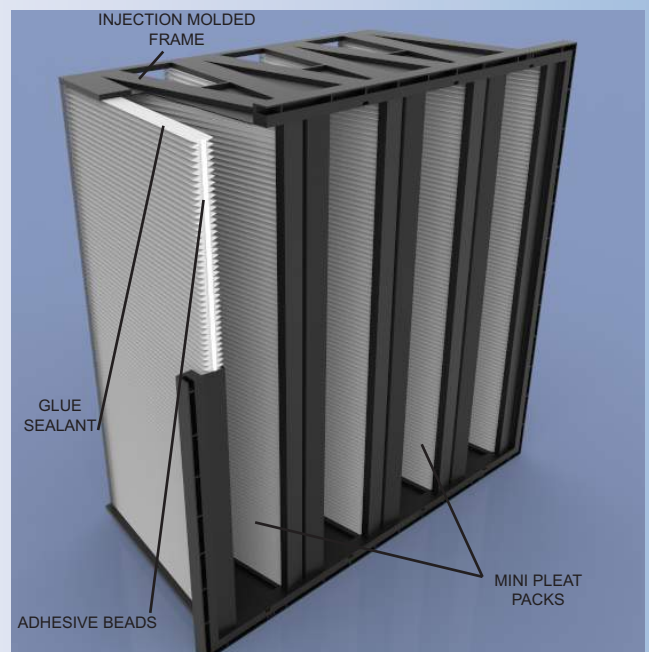

SPECIFICATIONS